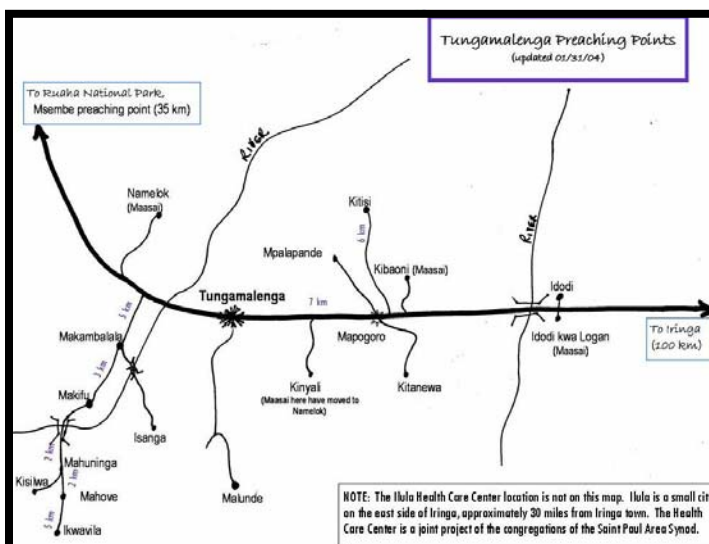

Men's Ministries 2009-2010

Discover Your Mission

**BORN
IDENTITY**

Discovering our Identity as Men of God